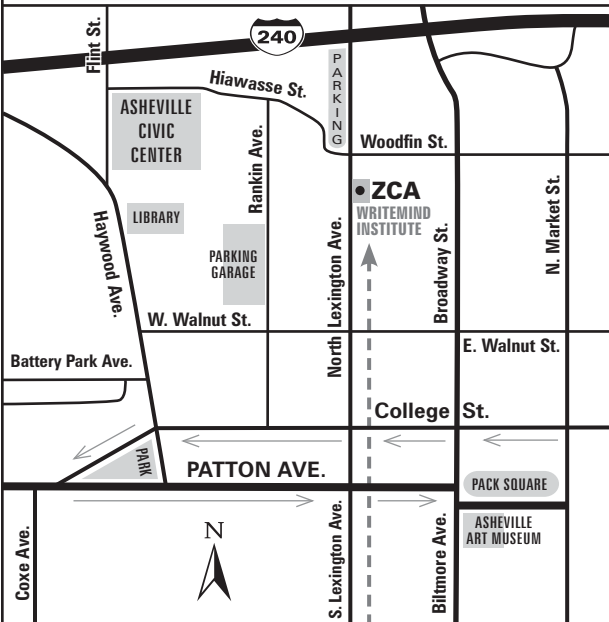

ZCA LOCATION

WriteMind Institute – 84 N. Lexington

ZCA IN DOWNTOWN ASHEVILLE